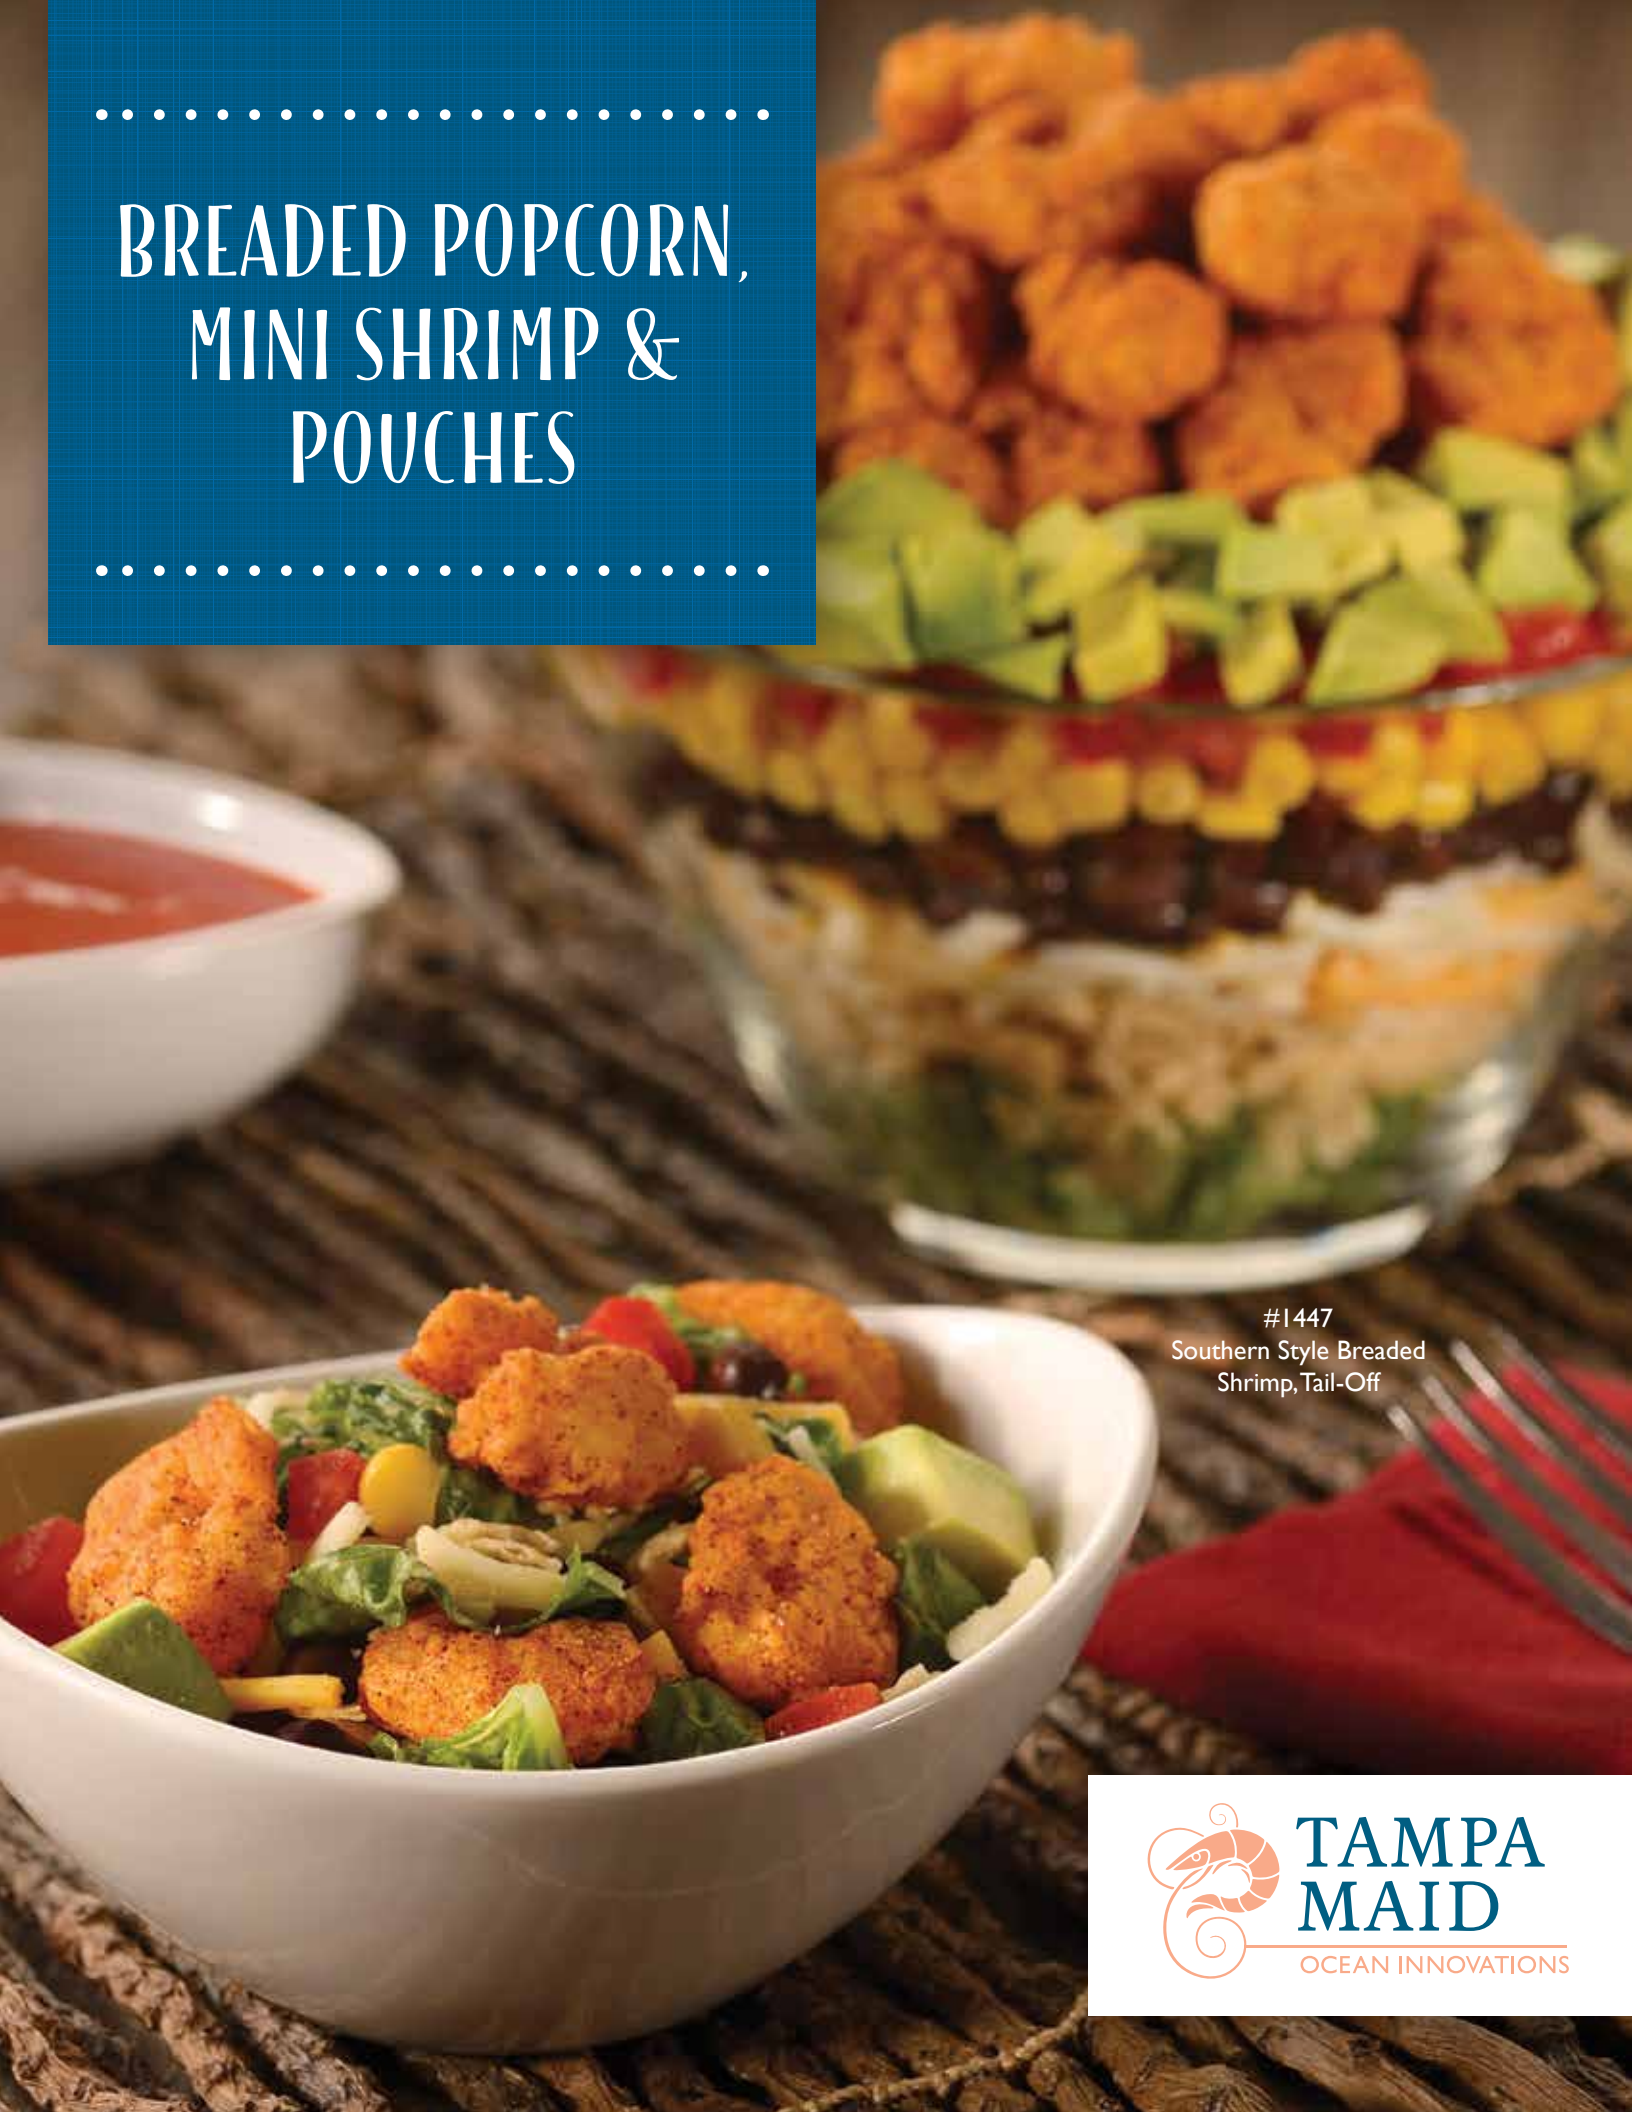

BREADED POPCORN,
MINI SHRIMP &
POUCHES

#1447
Southern Style Breaded
Shrimp, Tail-Off

**TAMPA
MAID**

OCEAN INNOVATIONS

BREADED POPCORN, MINI SHRIMP & POUCHES

BREADED MINI SHRIMP OR BASKET STYLE SHRIMP

Our Breaded Mini Shrimp and Basket Style Shrimp are produced from tail-off raw material. Coated with a Panko breadcrumb; these shrimp are available in a size, pack and breading formulation to satisfy any food service application. Pick the style that best fits your operation.

BREADED POPCORN SHRIMP OR SHRIMP POPS

Our Breaded Popcorn Shrimp or Shrimp Pops are produced exclusively from tail-off raw material. There are several breading formulations to spice up any menu from Panko style breadcrumbs, seasoned corn flour to seasoned breadcrumbs.