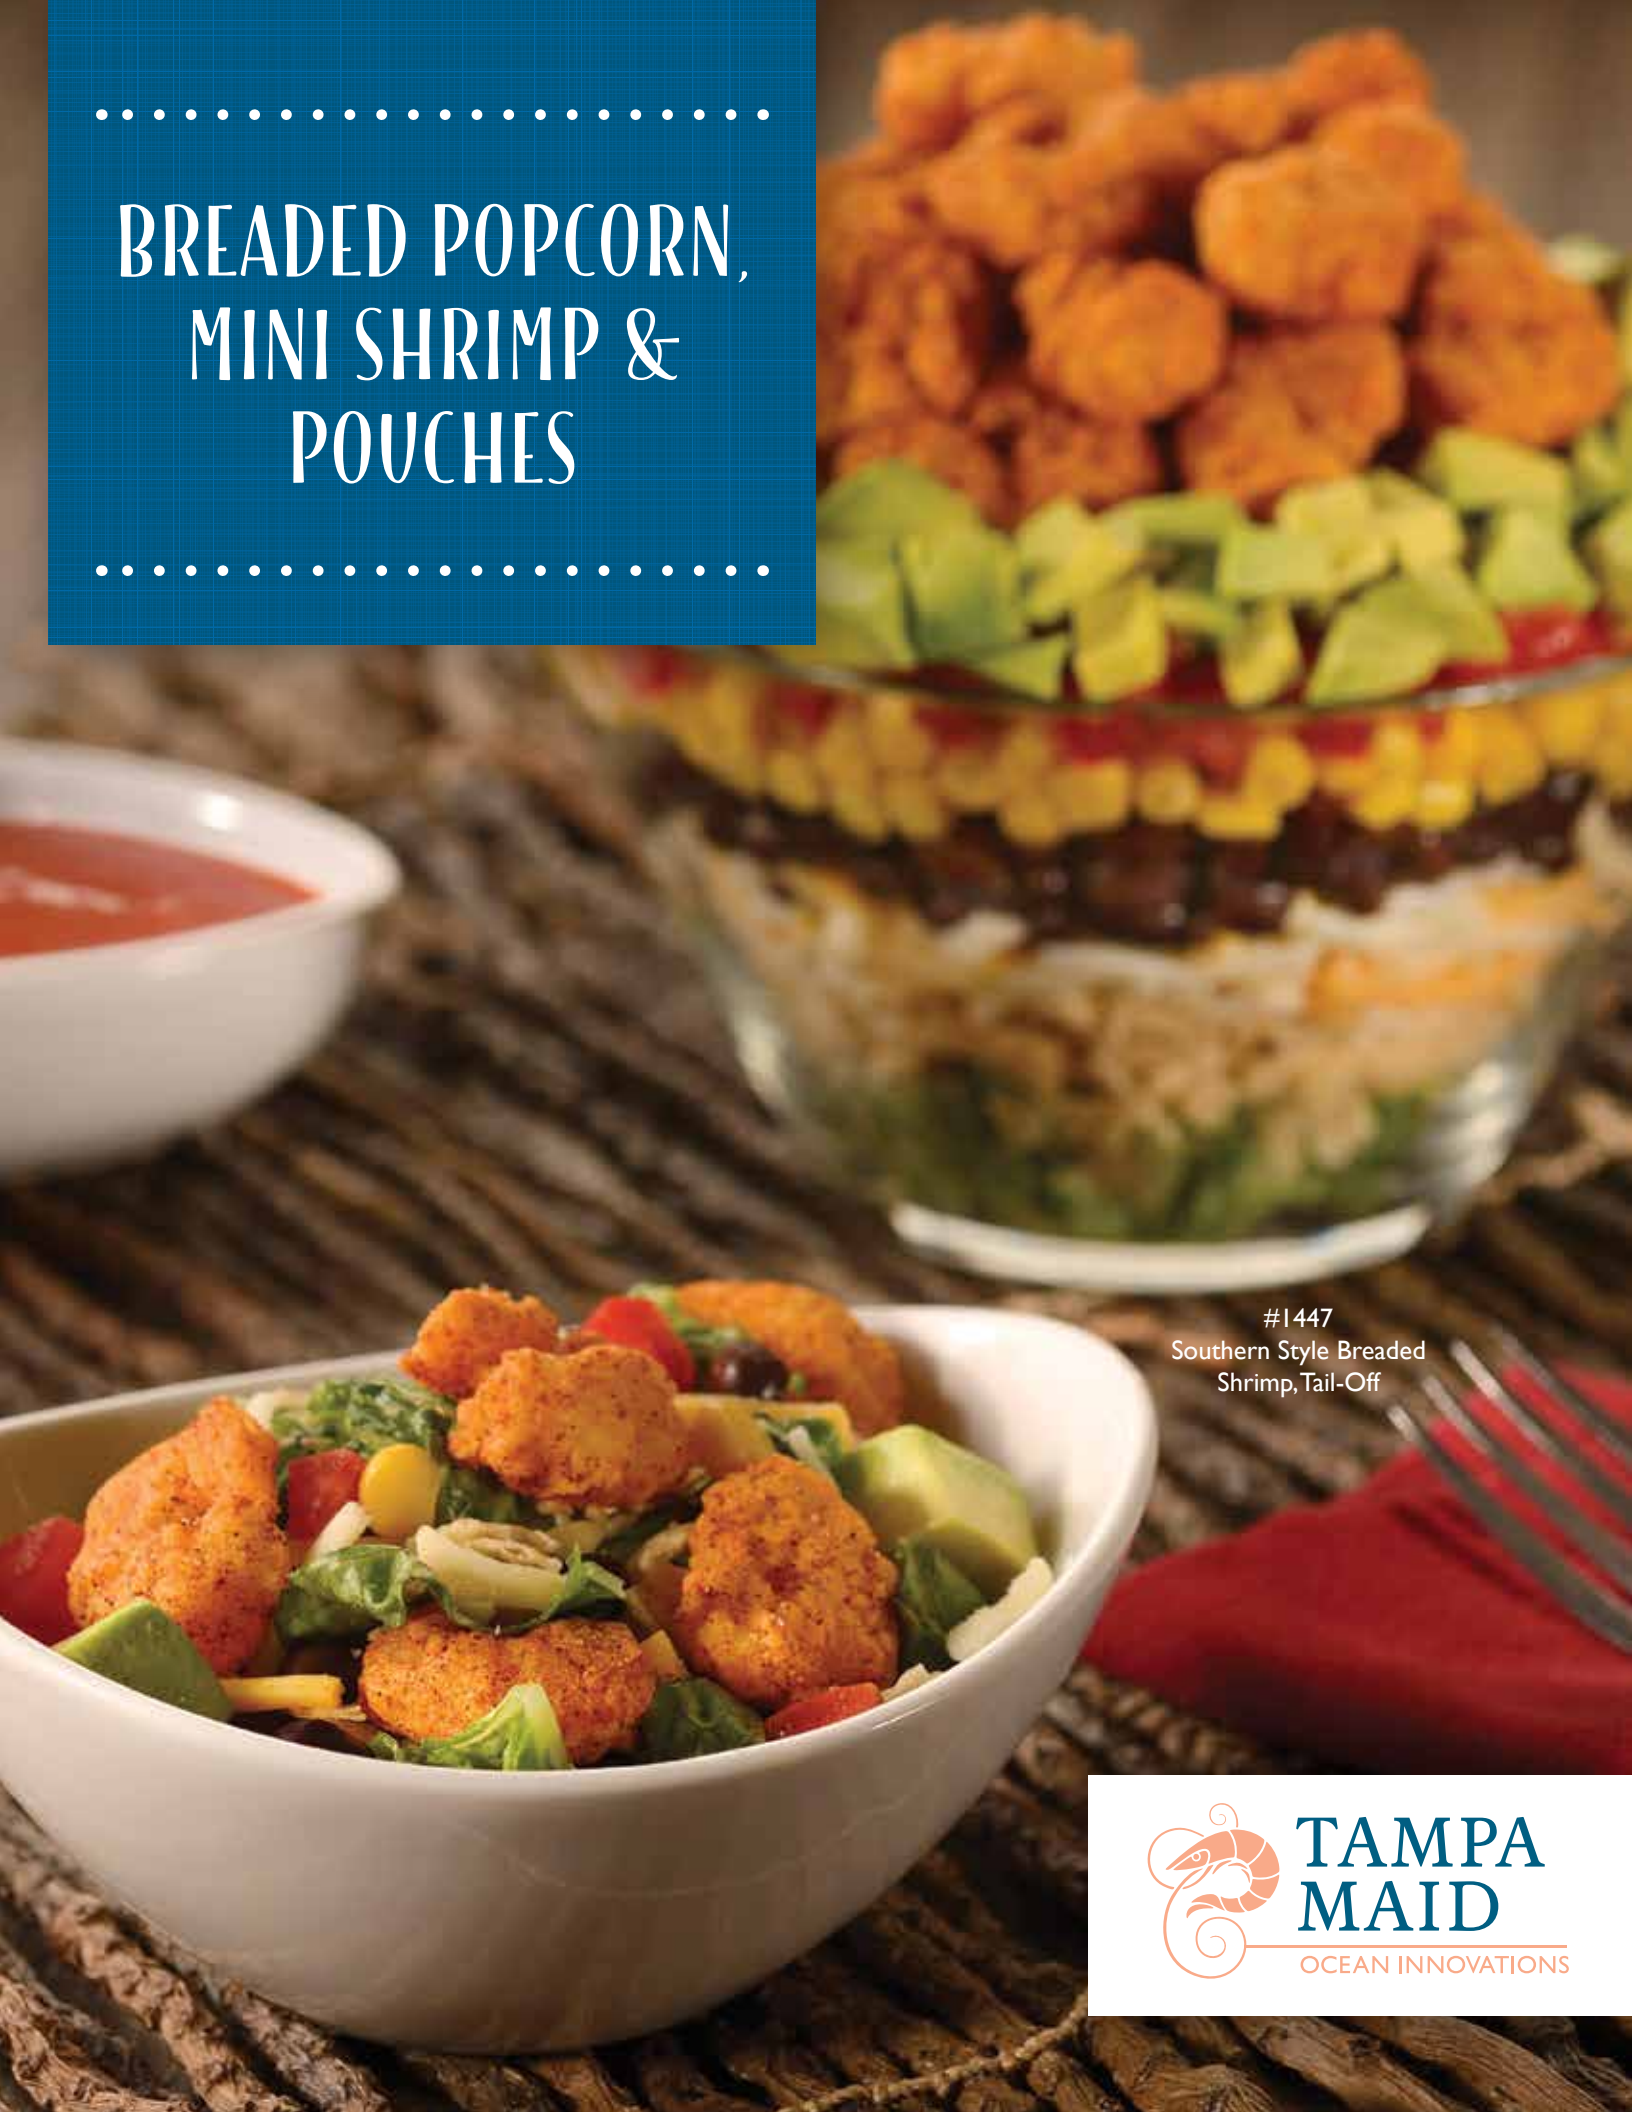

.....

BREADED POPCORN, MINI SHRIMP & POUCHES

.....

#1447
Southern Style Breaded
Shrimp, Tail-Off

**TAMPA
MAID**

OCEAN INNOVATIONS

BREADED POPCORN, MINI SHRIMP & POUCHES

BREADED MINI SHRIMP OR BASKET STYLE SHRIMP

Our Breaded Mini Shrimp and Basket Style Shrimp are produced from tail-off raw material. Coated with a Panko breadcrumb; these shrimp are available in a size, pack and breading formulation to satisfy any food service application. Pick the style that best fits your operation.

BREADED POPCORN SHRIMP OR SHRIMP POPS

Our Breaded Popcorn Shrimp or Shrimp Pops are produced exclusively from tail-off raw material. There are several breading formulations to spice up any menu from Panko style breadcrumbs, seasoned corn flour to seasoned breadcrumbs.