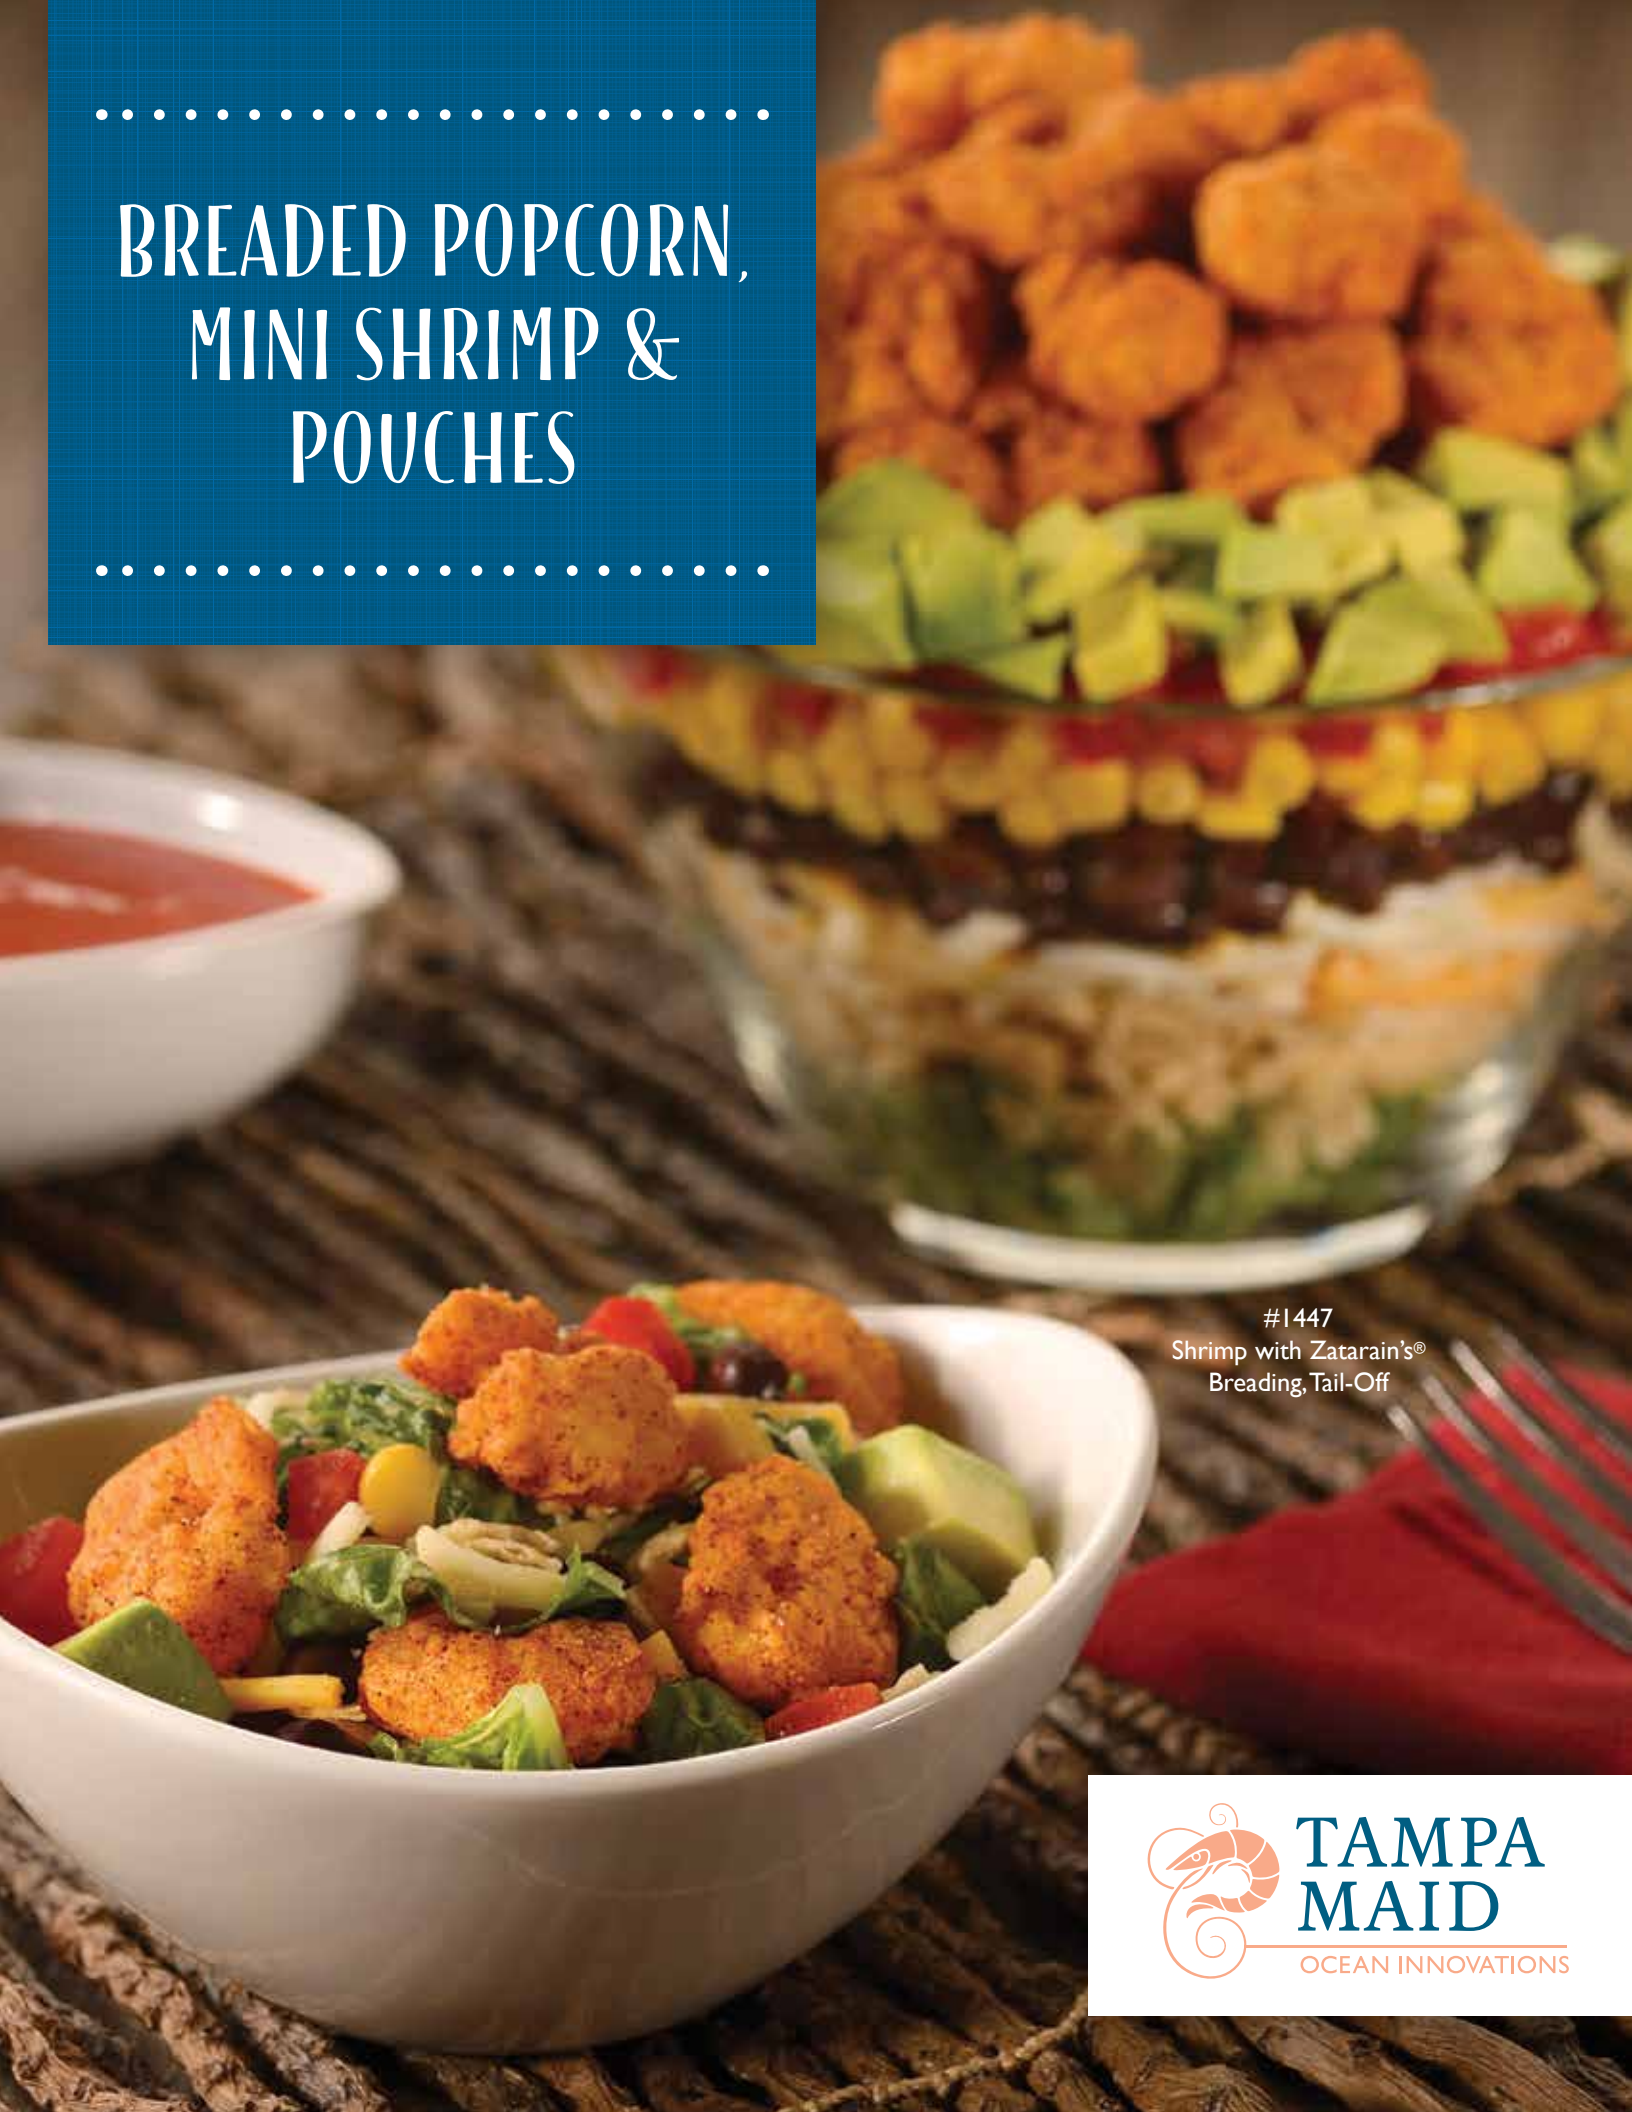

BREADED POPCORN,
MINI SHRIMP &
POUCHES

#1447
Shrimp with Zatarain's®
Breeding Tail-Off

**TAMPA
MAID**

OCEAN INNOVATIONS

BREADED POPCORN, MINI SHRIMP & POUCHES

BREADED MINI SHRIMP OR BASKET STYLE SHRIMP

Our Breaded Mini Shrimp and Basket Style Shrimp are produced from tail-off raw material. Coated with a Panko breadcrumb; these shrimp are available in a size, pack and breading formulation to satisfy any food service application. Pick the style that best fits your operation.

BREADED POPCORN SHRIMP OR SHRIMP POPS

Our Breaded Popcorn Shrimp or Shrimp Pops are produced exclusively from tail-off raw material. There are several breading formulations to spice up any menu from Panko style breadcrumbs, seasoned corn flour to seasoned breadcrumbs.

BREADED POPCORN SHRIMP & SHRIMP POPS

Cajun-Style Breaded Popcorn Shrimp, Tail-Off	1809	90/110	4/3 lb.	12 lb.
Shrimp Pops - Calabash Style, Tail-Off	0365	70/90	4/3 lb.	12 lb.
Shrimp Pops - Oriental Style, Tail-Off	0380	60/125	4/3 lb.	12 lb.
Large Breaded Shrimp, Tail-Off Pieces	0385	<35	4/3 lb.	12 lb.
Coconut Breaded Popcorn Shrimp	1541	60/90	4/3 lb.	12 lb.
Buffalo Breaded Shrimp, Tail-Off	3669	45/60	4/2 lb.	8 lb.
Shrimp w/Zatarain's® Breading, Tail-Off	1447	70/90	4/3 lb.	12 lb.